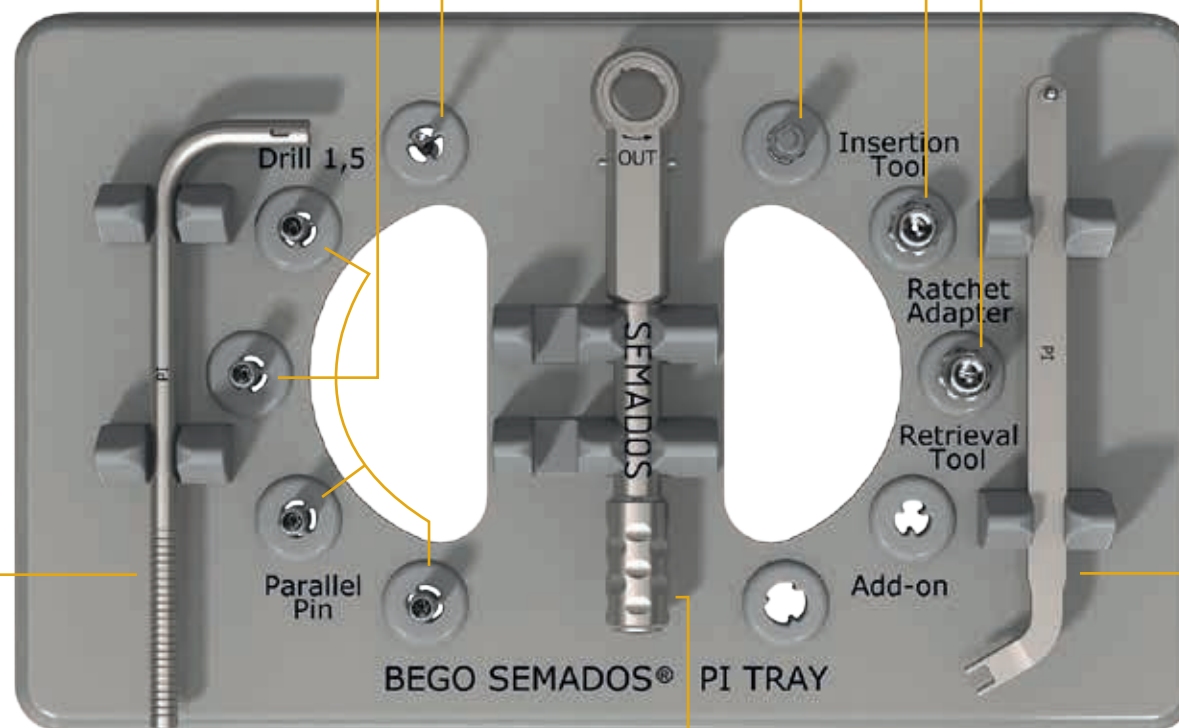

PI paralleling post
Art. No. 57663

PI depth drill
Art. No. 57664

PI insertion tool
with W&H contra-angle connection
Art. No. 57665

BEGO Semados® ratchet adapter
with ratchet connection for universal use of
the ratchet (ratchet grips the adapter head /
adapter shaft takes standard dental shaft
according to EN ISO 1797-1)
Art. No. 55599

PI removal tool
Art. No. 57666

PI bending instrument
Art. No. 57667

PI stabilizer
Art. No. 57669

PI ratchet
Art. No. 57668